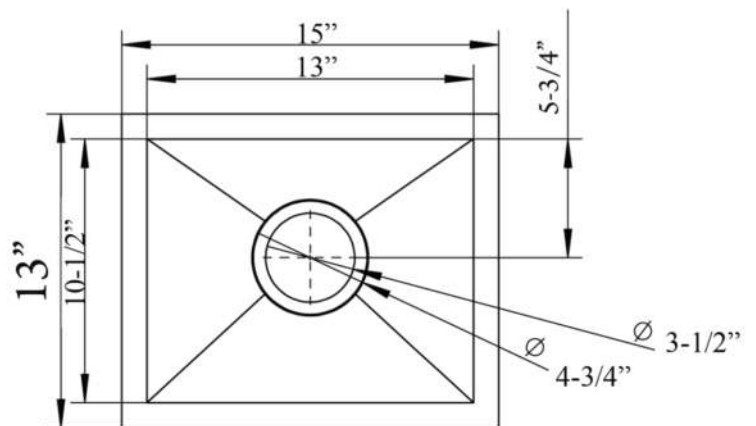

**15" SABRINA GOLD
STAINLESS STEEL
RECTANGULAR
PREP SINK KIT**

Cat. No
PSSSB2062K-GS

garbage disposal not included

W: 15"
D: 13"
H: 8-3/8"

***Please do NOT cut hole without
template or actual product.**

Interior Dimensions:

Basin Interior: 13" W x 10-1/2" D
Basin Depth: 7-1/2"

Features:

- ▶ Solid 16 gauge, 304 grade metal construction
- ▶ Single square bowl
- ▶ Coated for sound insulation
- ▶ Coated with PVD Gold finish
- ▶ The interior bowl features a shimmering textured finish
- ▶ Mounting clips and template included
- ▶ Lip is 1" wide
- ▶ Includes matching wire grid
- ▶ Includes matching 3-1/2" strainer
- ▶ Gold garbage disposal is available at an additional cost **#55722-GS**

Finishes:

GS Gold Stainless

Dimensions of fixture are nominal and may vary within the range of tolerances established by ANSI Standard A112.19.2. Dimensions and specifications subject to change without notice.